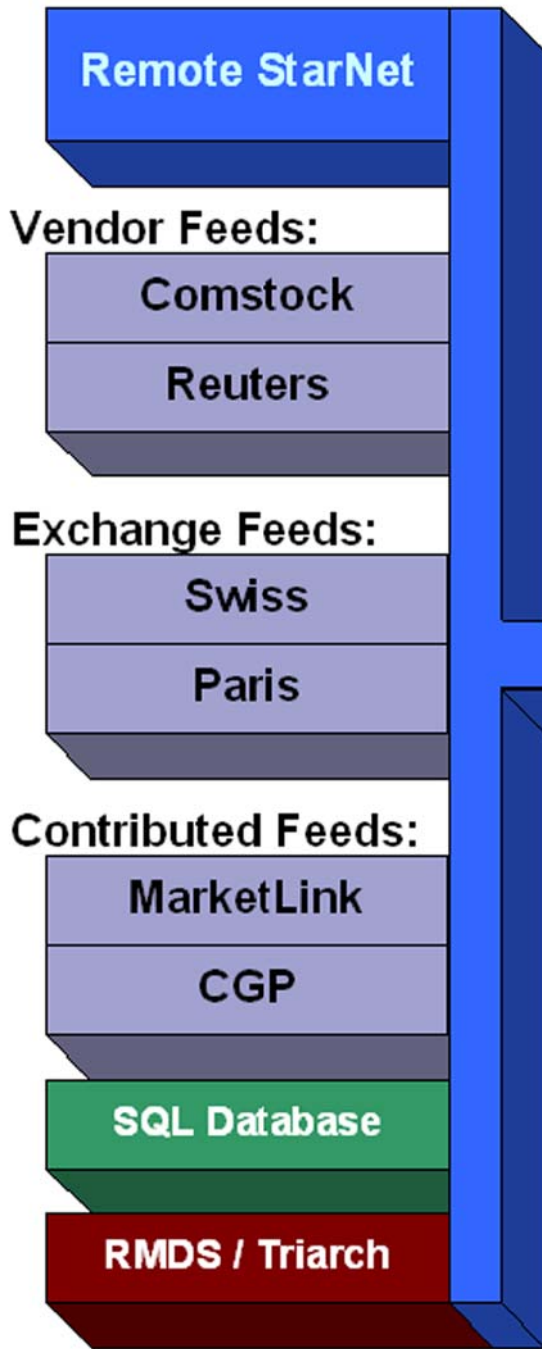

Source Examples:

CityVision
Contribution
Applications

Custom
Contribution

Vendor Outputs, eg:

- Bloomberg
- Telekurs
- Extel
- Telerate
- Reuters
- VWD

Integration Outputs, eg:

- Selectfeed
- SSL
- TDPF
- Database pump

StarNet
Subnet or Supernet

CityVision
Data Presentation

Custom
Processing

Status &
Monitoring

Configuration
and Control